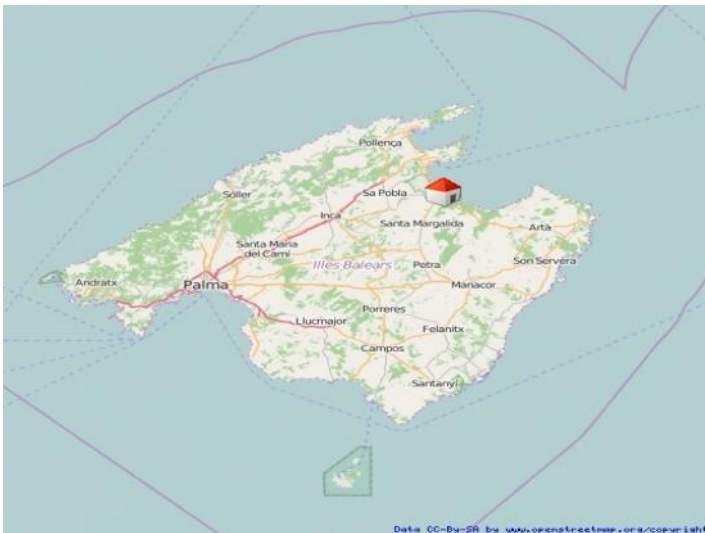

Muro

search for property MAL-110199

Rare building plot close to the beach and right next to the nature protection area for the construction of a detached house

plot area:	600 m ²	water:	-
sea view:	-		
dev. Potential:	-		
building permit:	-		
electricity:	-	price:	€ 270,000.-

Muro

search for property MAL-110199

Details:

This approx. 600 sqm building plot is located on the popular Playa de Muro very close to, and in sight of, the well-known bridge called by the locals 'Puente de Ingleses', where Mallorca's largest wetlands (the Albufera) connect with the sea.

The plot is situated in a small urbanization which is only 100 metres from the kilometres-long sandy beach of the Playa de Muro. The rear part of the plot adjoins the canal which directly connects with the sea.

Views from the backside

Plot of 600 sqm

Muro

search for property MAL-110199

PORTA MONDIAL®

Your home. Our passion.

Situation of the plot

View of the neighbour plot