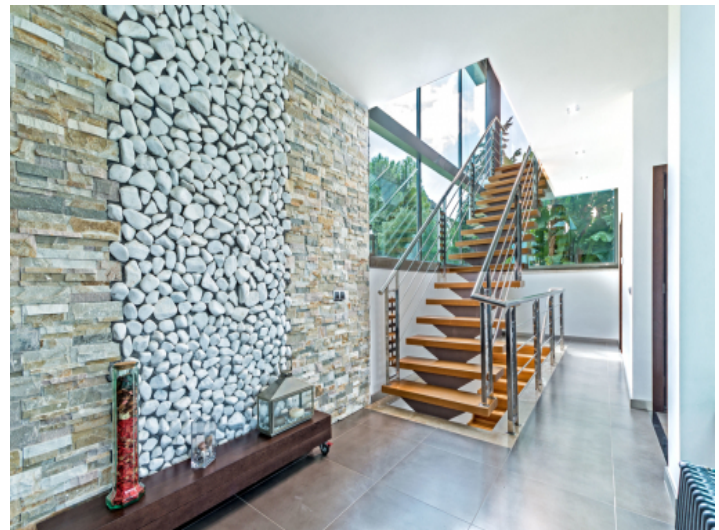

Bedroom with balcony on the upper floor

Modern interior design