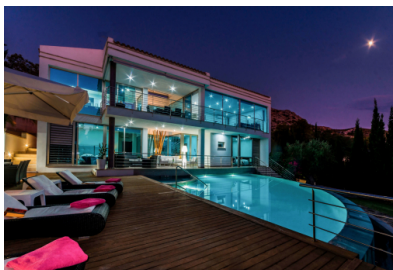

Puerto Alcudia

search for property MAL-117037

PORTA MONDIAL®

Your home. Our passion.

Stunning, luxurious villa in the prestigious region of Bonaire with holiday rental licence

constructed area:	450 m ²	energy certificate:	in process
plot area:	1.100 m ²		
bedrooms:	4		
bathrooms:	4		
sea view:	✓	price:	€ 2,450,000.-

Puerto Alcudia

search for property MAL-117037

Details:

A stunning villa located in the prime region of Bonaire, home to luxurious houses, beautiful nature and smashing views of the sea and the mountains. Being on a slope, this property grants stunning views of its surroundings and conveys a feeling of comfort, tranquility and luxury. Built in 2008 and perfectly maintained over the years, it offers space, light and fresh air thanks to its minimalistic architecture.

There are 2 floors and a cellar, totaling 450 m² of living space. The double-glazed windows, the well-distributed air-conditioning and radiators guarantee absolute comfort throughout the year. The ground floor consists of 3 double bedrooms and 3 bathrooms, 2 of them en suite. The first floor has another double bedroom with an adjacent bathroom, along with a modern, fully equipped kitchen and a large living and dining area, where one can enjoy views of the rest of Bonaire and the sea. The spacious cellar offers a washing and a machine room, as well as a garage for 2 cars, a gym and 2 storage rooms. And the outside area is in no way inferior to the tastefully designed interior. A large wooden terrace with a barbeque area, a swimming pool with a jacuzzi set the stage for parties or plain moments of relaxation.

Exterior view of the villa with pool

Elegant outdoor kitchen by night

Lounge terrace by night

Pool with beautiful pool lights

Appealing entrance to the villa

Large driveway to the garage

Puerto Alcudia

search for property MAL-117037