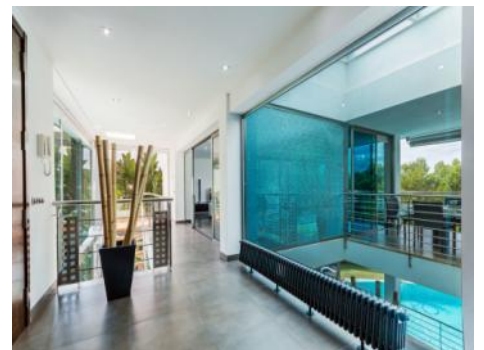

Puerto Alcudia

search for property MAL-117037

PORTA MONDIAL®

Your home. Our passion.

Stunning, luxurious villa in the prestigious region of Bonaire with holiday rental licence

constructed area:	450 m²	energy certificate:	in process
plot area:	1.100 m²		
bedrooms:	4		
bathrooms:	4		
sea view:	✓	price:	€ 2,450,000.-