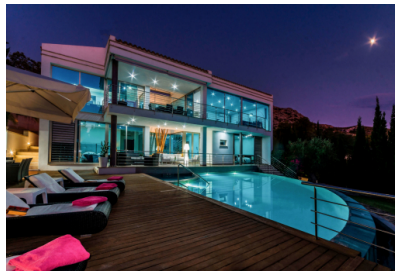

Bedroom with access to the pool terrace

Puerto Alcudia

search for property MAL-117037

PORTA MONDIAL®

Your home. Our passion.