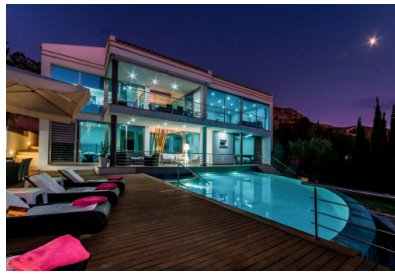

Puerto Alcudia

search for property MAL-117037

Details:

A stunning villa located in the prime region of Bonaire, home to luxurious houses, beautiful nature and smashing views of the sea and the mountains. Being on a slope, this property grants stunning views of its surroundings and conveys a feeling of comfort, tranquility and luxury. Built in 2008 and perfectly maintained over the years, it offers space, light and fresh air thanks to its minimalistic architecture.

There are 2 floors and a cellar, totaling 450 m² of living space. The double-glazed windows, the well-distributed air-conditioning and radiators guarantee absolute comfort throughout the year. The ground floor consists of 3 double bedrooms and 3 bathrooms, 2 of them en suite. The first floor has another double bedroom with an adjacent bathroom, along with a modern, fully equipped kitchen and a large living and dining area, where one can enjoy views of the rest of Bonaire and the sea. The spacious cellar offers a washing and a machine room, as well as a garage for 2 cars, a gym and 2 storage rooms. And the outside area is in no way inferior to the tastefully designed interior. A large wooden terrace with a barbeque area, a swimming pool with a jacuzzi set the stage for parties or plain moments of relaxation.

Exterior view of the villa with pool

Elegant outdoor kitchen by night

Lounge terrace by night

Pool with beautiful pool lights

Appealing entrance to the villa

Large driveway to the garage

Puerto Alcudia

search for property MAL-117037