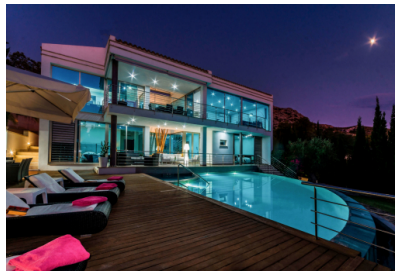

Puerto Alcudia

search for property MAL-117037

PORTA MONDIAL®

Your home. Our passion.