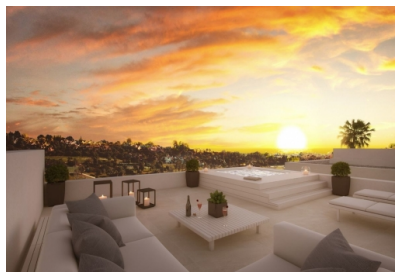

Benahavís

search for property AND-119506

Location & surrounding area:

Benahavís is a popular tourist destination in the province of Málaga, the wealthiest municipality in Andalusia.

Only 7 km from Marbella and the Costa del Sol, the mountain village of Benahavís is located in the valley of the Guadalmina River.